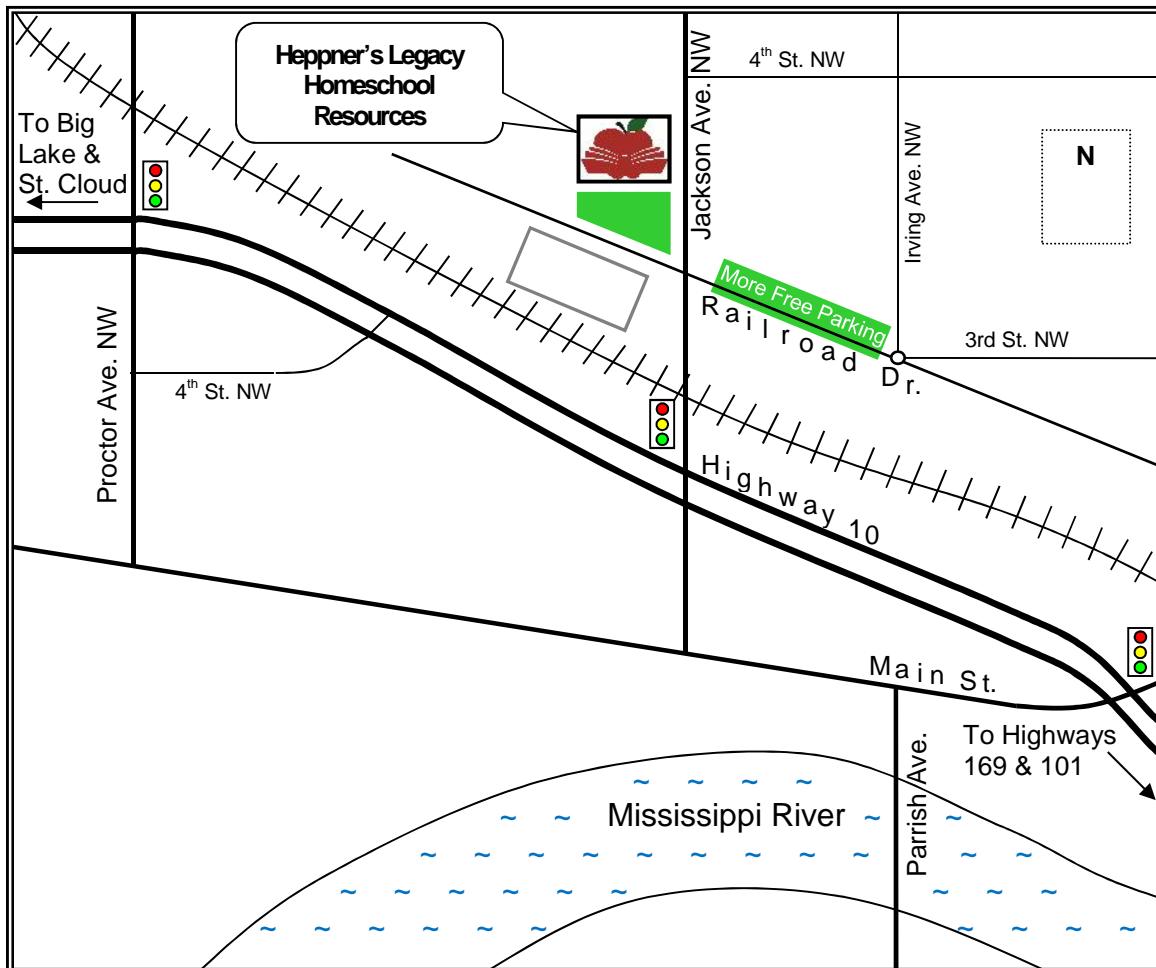

HEPPNER'S LEGACY

Homeschool Resources
369 Jackson Ave NW, Elk River, MN 55330-1803
763-241-HOME (4663)

We are located immediately north of Highway 10 on Jackson Avenue NW in Elk River, just past the railroad tracks, on the northwest corner of Jackson Ave and Railroad Drive.

Directions

From the South-East (e.g., Minneapolis / St. Paul):

Interstate 694 to Highway 10 west (in Arden Hills) to Elk River, then north (turn right) on Jackson Ave.

From the South (e.g., Maple Grove / Plymouth / Eden Prairie):

Interstate 494 north to Interstate 94 west/north (in Maple Grove) to Highway 101 north (in Rogers) to Highway 10 west (in Elk River), then north (turn right) on Jackson Ave.

From the West (e.g., Big Lake / Becker / St. Cloud):

Highway 10 east to Elk River, then north (turn left) on Jackson Ave.

From the North (e.g., Zimmerman / Princeton / Lake Mille Lacs):

Highway 169 south to Highway 10 west (in Elk River), then north (turn right) on Jackson Ave.